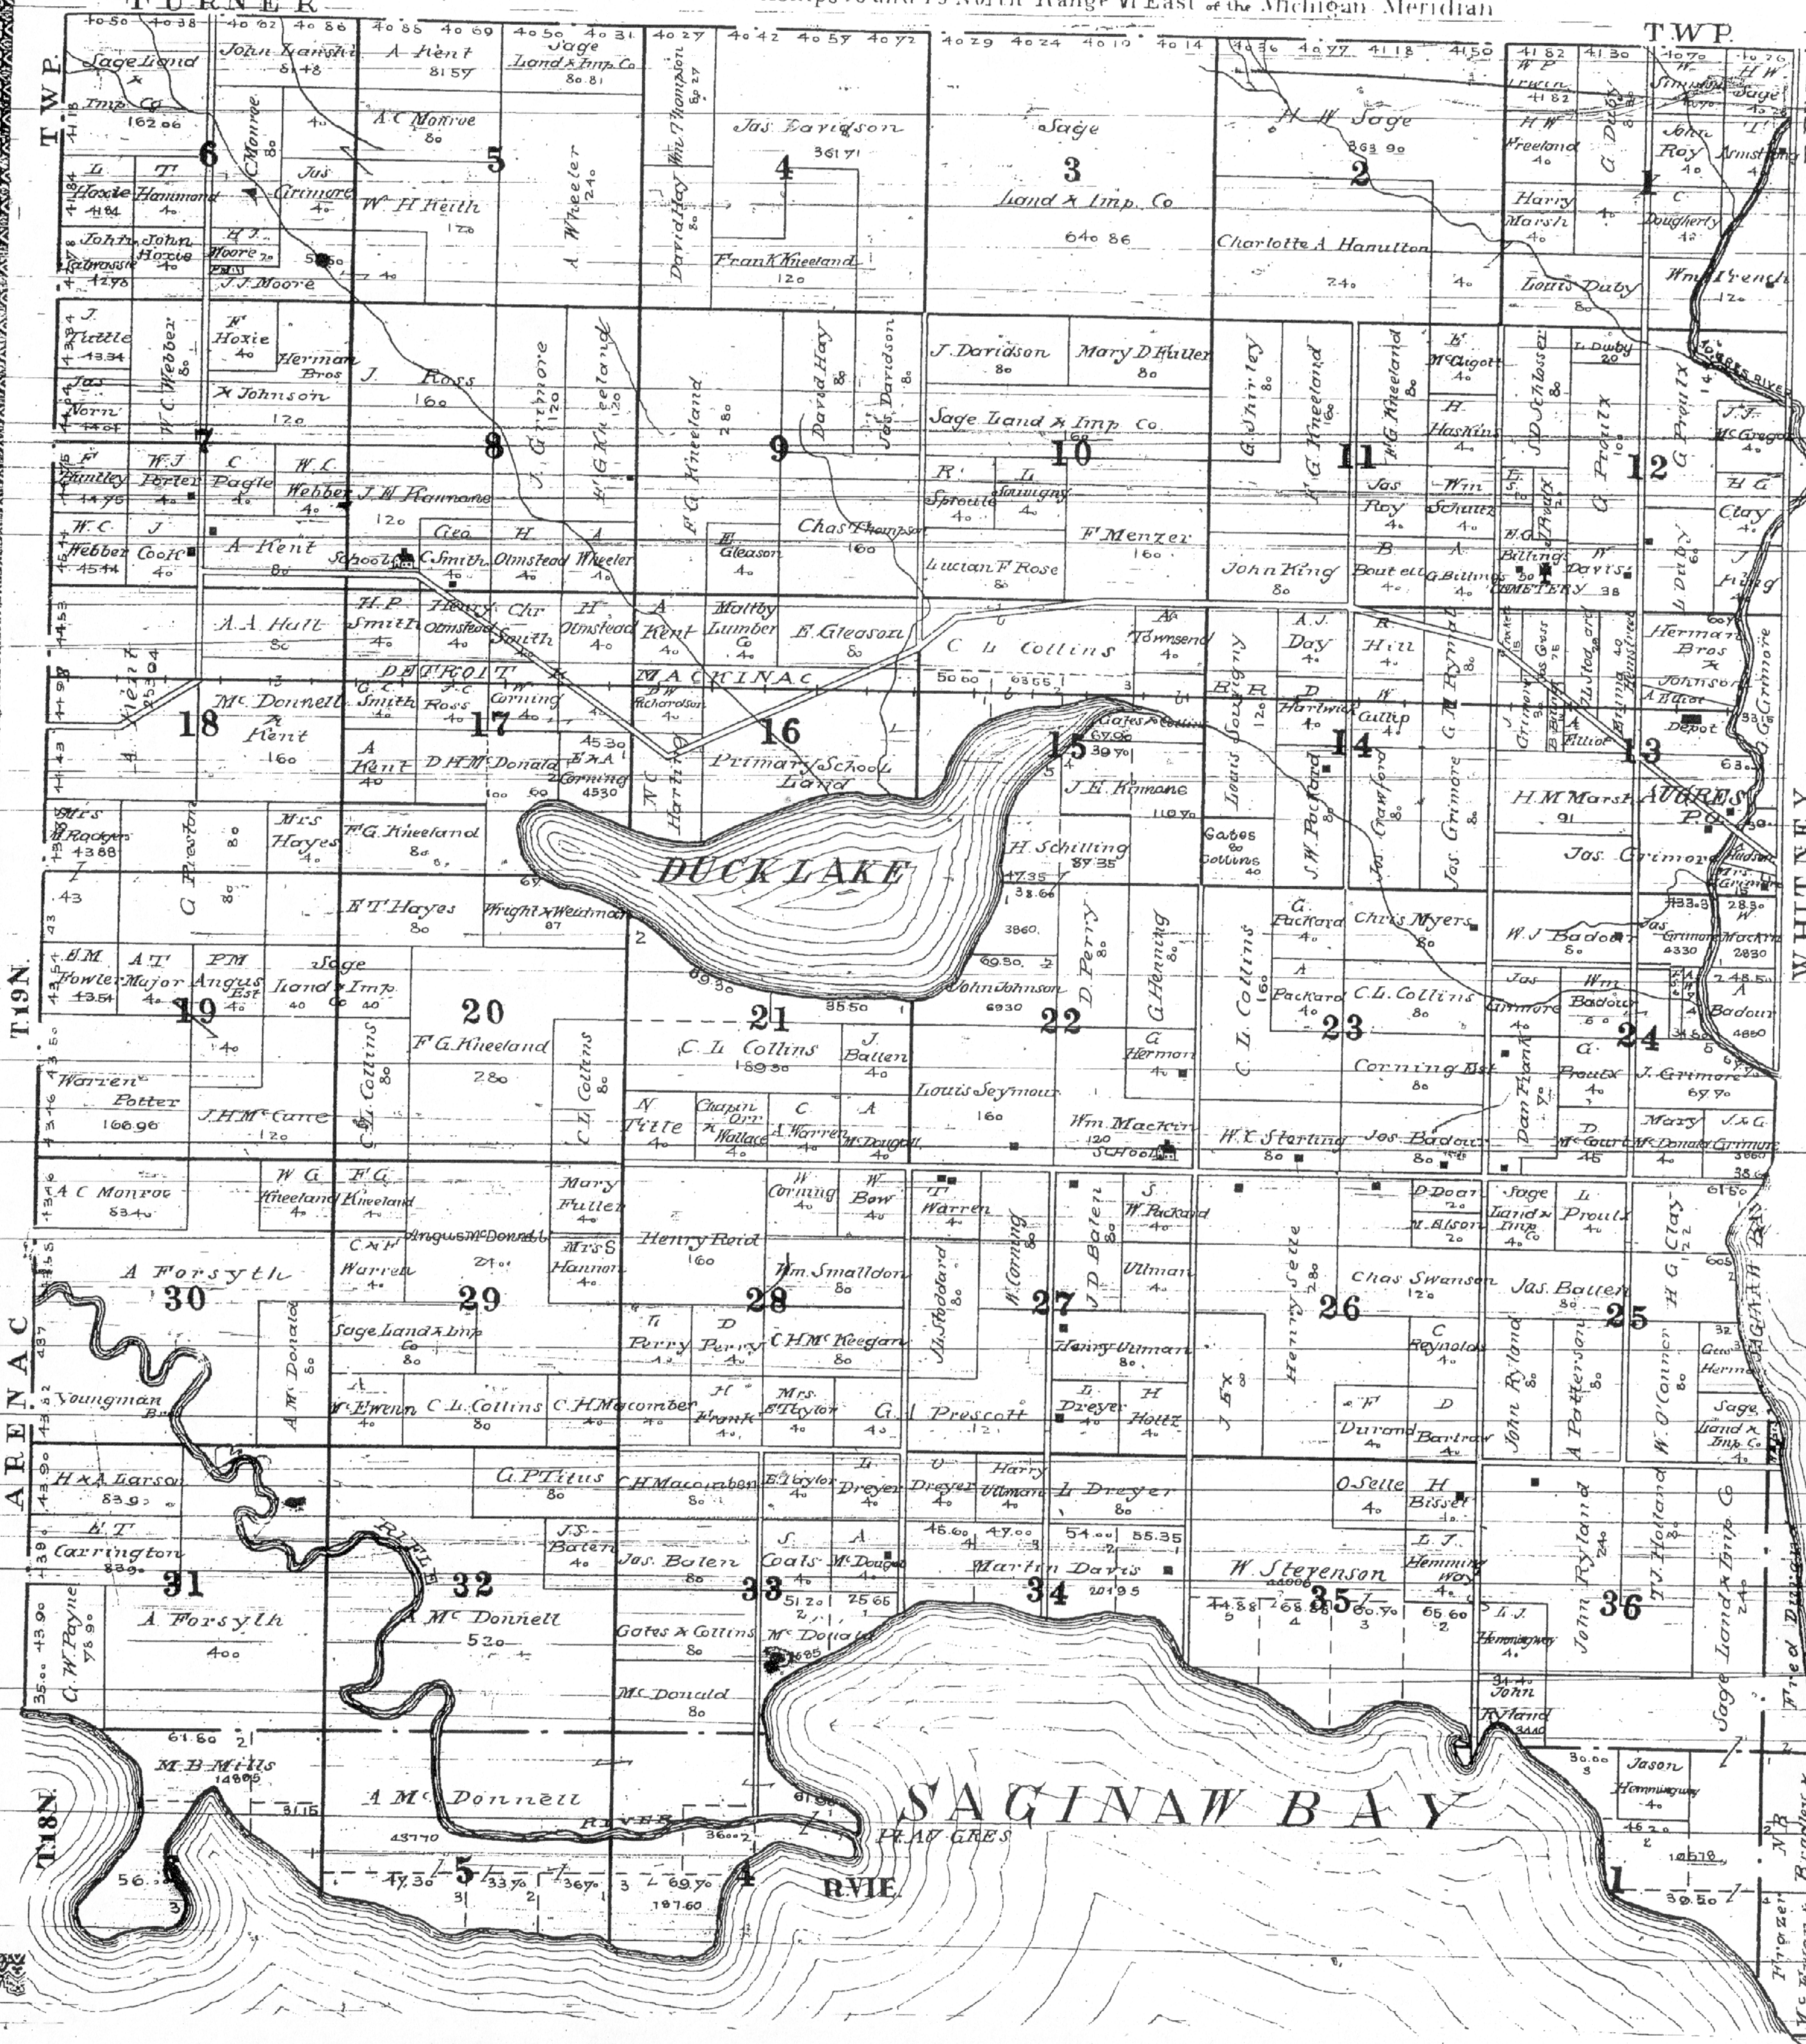

MAP OF AUGRES TOWNSHIP

Fractional Townships 18 and 19 North Range VI East of the Michigan Meridian

TURNER

TWP

DUCK LAKE

SAGINAW BAY

RVIE

RVIE